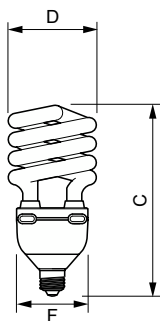

## Dimensional drawing

Product	C (max)	F (max)	D (max)
Tornado High Lumen 45W CDL E27 1CT/6	244 mm	88.1 mm	102 mm