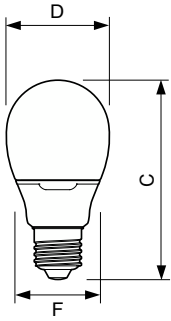

### Product data

General Information	
Cap-Base	E27 [E27]
Nominal lifetime	10,000 hour(s)
Switching Cycle	30,000
Rated Lifetime (Hours)	10,000 hour(s)
Lighting Technology	Compact Fluorescent Integrated
Light Technical	
Color Code	827 [CCT of 2700K]
Luminous Flux	580 lm
Color Designation	Warm White (WW)
Chromaticity Coordinate X (Nom)	463
Chromaticity Coordinate Y (Nom)	420
Correlated Color Temperature (Nom)	2700 K
Luminous Efficacy (rated) (Nom)	48 lm/W
Color rendering index (CRI)	82
LLMF At End Of Nominal Lifetime (Nom)	65 %

## Dimensional drawing

Product	D (max)	C (max)	F (max)
Softone 11W WW E27 220-240V 1PF/6	56.0 mm	109.0 mm	45.5 mm