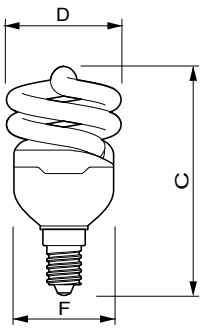

## Mechanical and Housing

Bulb Shape Spiral

## Dimensional drawing

Product	D (max)	C (max)	F (max)
Tornado T2 8W CDL E14 220-240V 1PF/6	47.5 mm	96.5 mm	40.5 mm