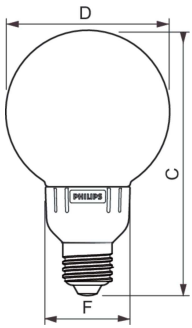

Softone Globe

Approval and Application

Mercury (Hg) Content (Max)	2.0 mg
Mercury (Hg) Content (Nom)	1.5 mg
Energy Consumption kWh/1000 h	16 kWh

Product Data

Order product name	Softone Globe 16W WW E27 G120 1CH/4
Full product name	Softone Globe 16W WW E27 G120 1CH/4
Full product code	871150083014245

Order code	929689151502
Material Nr. (12NC)	929689151502
Numerator - Quantity Per Pack	1
EAN/UPC - Product/Case	8711500830142
Numerator - Packs per outer box	4
EAN/UPC - Case	8711500830968

Dimensional drawing

Product	C (max)	F (max)
Softone Globe 16W WW E27 G120 1CH/4	182 mm	48.2 mm