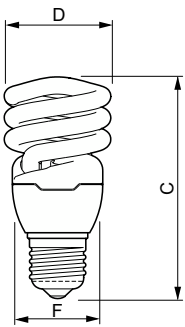

## Mechanical and Housing

Bulb Shape Spiral

## Product Data

Order product name ECO Twister 15W WW E27 220-240V 1PF/12

Full product name	ECO Twister 15W WW E27 220-240V 1PF/12
Full product code	871869643618900
Order code	929689208801
Material Nr. (12NC)	929689208801
Numerator - Quantity Per Pack	1
EAN/UPC - Product/Case	8718696436189
Numerator - Packs per outer box	12
EAN/UPC - Case	8718696436196

## Dimensional drawing

Product	D (max)	C (max)	F (max)
ECO Twister 15W WW E27 220-240V 1PF/12	50 mm	104.5 mm	42 mm