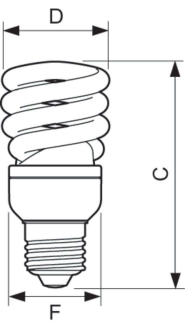

Economy Twister

Mechanical and Housing

Bulb Shape	Spiral
------------	--------

Approval and Application

Mercury (Hg) Content (Max)	2.0 mg
Energy Consumption kWh/1000 h	12 kWh

Product Data

Order product name	EconomyTwister 12W CDL E27 1PF/6
Full product name	EconomyTwister 12W CDL E27 1PF/6

Dimensional drawing

Product	D (max)	C (max)	F (max)
EconomyTwister 12W CDL E27 1PF/6	47.5 mm	94 mm	40.5 mm