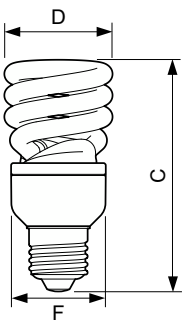

Full product name UAE Essential Tornado 15W CDL E27 1CT/12

Full product code 871869640914500

Order code 929689218802

Material Nr. (12NC) 929689218802

Numerator - Quantity Per Pack 1

EAN/UPC - Product/Case 8718696409145

Numerator - Packs per outer box 12

EAN/UPC - Case 8718696409152

Dimensional drawing

Product	D (max)	C (max)	F (max)
UAE Essential Tornado 15W CDL E27 1CT/12	51.5 mm	107.5 mm	42.5 mm