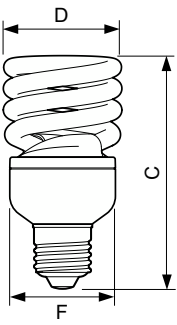

Economy Twister

Mechanical and Housing

Bulb Shape Spiral

Approval and Application

Mercury (Hg) Content (Max) 2 mg

Energy Consumption kWh/1000 h 20 kWh

Product Data

Order product name EconomyTwister 20W CDL E27 1PF/6

Full product name EconomyTwister 20W CDL E27 1PF/6

Full product code 871829167939400

Order code 67939400

Material Nr. (12NC) 929689219001

Numerator - Quantity Per Pack 1

EAN/UPC - Product/Case 8718291679394

Numerator - Packs per outer box 6

EAN/UPC - Case 8718291679400

Dimensional drawing

Product	D (max)	C (max)	F (max)
EconomyTwister 20W CDL E27 1PF/6	56.5 mm	111.5 mm	47 mm