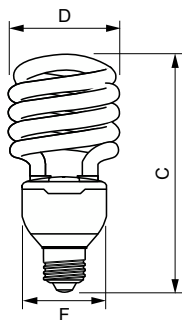

Product data

General Information		Input Frequency	
Cap-Base	E27 [E27]		50 or 60 Hz
Nominal lifetime	8,000 hour(s)	Power Consumption	32.0 W
Switching Cycle	8,000	Lamp Current (Nom)	140 mA
Rated Lifetime (Hours)	8,000 hour(s)	Starting Time (Nom)	0.3 s
Lighting Technology	Compact Fluorescent Integrated	Warm-up time to 60% light	5-40 s s
		Power Factor (Fraction)	0.95
		Voltage (Nom)	220-240 V
Light Technical		Controls and Dimming	
Color Code	865 [CCT of 6500K]	Dimmable	No
Luminous Flux	2,160 lm		
Color Designation	Cool Daylight	Mechanical and Housing	
Chromaticity Coordinate X (Nom)	313	Bulb Shape	Spiral
Chromaticity Coordinate Y (Nom)	337		
Correlated Color Temperature (Nom)	6500 K	Approval and Application	
Color rendering index (CRI)	80	Mercury (Hg) Content (Max)	2.5 mg
		Mercury (Hg) Content (Nom)	2 mg
Operating and Electrical			
Line Frequency	50 or 60 Hz		

Material Nr. (12NC)	929689301404
Numerator - Quantity Per Pack	1
EAN/UPC - Product/Case	8727900876307
Numerator - Packs per outer box	6
EAN/UPC - Case	8727900876314

Dimensional drawing

Product	D (max)	C (max)	F (max)
Tornado T3 32W CDL E27 220-240V 1PF/6	74 mm	152.5 mm	61 mm