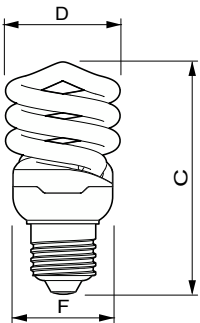

Mini Twister

Approval and Application

Mercury (Hg) Content (Nom)	1.5 mg
Energy Consumption kWh/1000 h	12 kWh

Product Data

Order product name	Mini Twister 12W WW E27 220-240V 1BC/12
Full product name	Mini Twister 12W WW E27 220-240V 1BC/12
Full product code	871829124065500

Order code	929689331508
Material Nr. (12NC)	929689331508
Numerator - Quantity Per Pack	1
EAN/UPC - Product/Case	8718291240655
Numerator - Packs per outer box	12
EAN/UPC - Case	8718291240662

Dimensional drawing

Product	D (max)	C (max)	F (max)
Mini Twister 12W WW E27 220-240V 1BC/12	47.5 mm	94.0 mm	40.5 mm