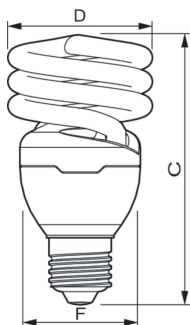

Tornado T2

Approval and Application

Mercury (Hg) Content (Nom)	2 mg
Energy Consumption kWh/1000 h	23 kWh

Product Data

Order product name	Tornado T2 8y 23W WW E27 220-240V ICT/12
Full product name	Tornado T2 8y 23W WW E27 220-240V ICT/12
Full product code	871829166300300

Order code	929689848511
Material Nr. (12NC)	929689848511
Numerator - Quantity Per Pack	1
EAN/UPC - Product/Case	8718291663003
Numerator - Packs per outer box	12
EAN/UPC - Case	8718291663010

Dimensional drawing