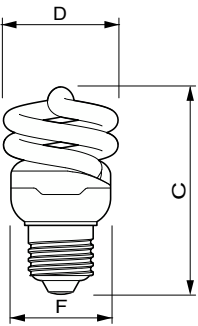

### Dimensional drawing

Product	D (max)	C (max)	F (max)
TORNADO 8W CDL E27 220-240V 1PF/6	47.5 mm	86.5 mm	40.5 mm