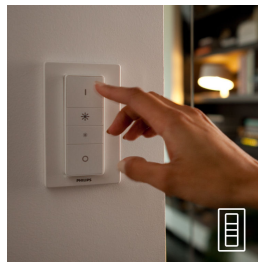

Hue dimmer switch included

Control your Philips Hue lights without using your smartphone or tablet. With the included wireless switch, you can turn your lights on/off, switch between 4 preset light settings and dim to the right