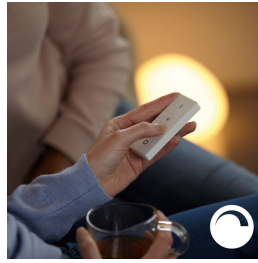

Installation free dimming

Experience guaranteed smooth dimming with Philips Hue. Not too bright. Not too dark. Just right. No need for wires, an electrician or installation