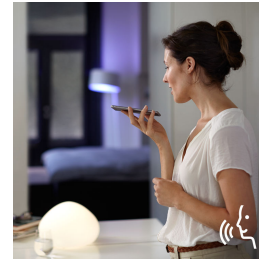

Control with your voice

Philips Hue works with Amazon Alexa, Apple HomeKit and Google Home, powered by the Google Assistant, to allow you to control your lights with your voice. Turn your lights on and off. Dim to the desired brightness for a perfect ambiance. Even recall pre-set scenes, change colors and more - all without lifting a finger.

Specifications

Bulb dimensions

- Dimensions (WxHxD): 112.7*62

Environmental

- Operational humidity: 5% <H<95% (non condensing)
- Operational temperature: 0°C - 40°C

Guarantee

- 2 years: Yes

Power consumption

- Energy Efficiency Label (EEL): Not applicable

Service

- Warranty: 3 year(s)

Technical specifications

- Weight: 78
- Bulb technology: LED