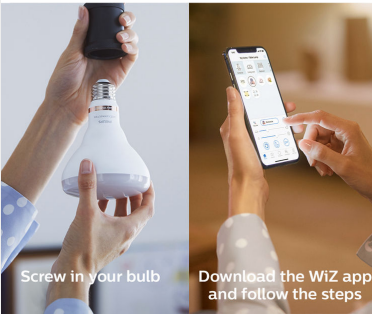

PHILIPS

Reflector BR30 E26

Smart LED

Dimmable

Plastic

Wi-Fi

Control with WiZ app or voice

Easy to set up

046677555498