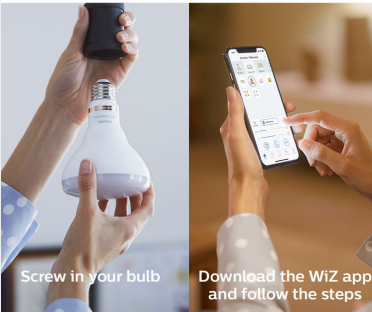

Screw in your bulb

Download the WiZ app
and follow the steps

046677555498

Easy-to-use smart dimmable bulb

Enjoy more convenience in everyday life with smart Wi-Fi LED lighting. This bulb gives soft white light that dims to your desired brightness level via app or voice. A smart light that simply adapts to your daily activities. Works with WiZ.

Easy setup

- Easy plug and play. Works with your existing Wi-Fi.

Smart control

- Control anywhere with your smartphone.
- Voice control with Google Assistant, Alexa or Siri Shortcuts

Smart features

- Smart dimming via app, voice or dimmer
- Automate your light with schedules
- Energy monitoring

Light modes

- Customize Scenes with preset dynamic light modes.
- Soft warm white light

Highlights

Easy plug and play

WiZ works with your existing Wi-Fi router, no additional gateway is needed. Simply plug in your new light, download the WiZ app and you're ready to go!

Mix different color and white lights modes to create the perfect light ambience for your daily moment. Save it and call it out anytime with app, WiZmote or voice.

Soft warm white light

Create a cozy atmosphere with warm white light. A smart light that simply adapts to your daily activities