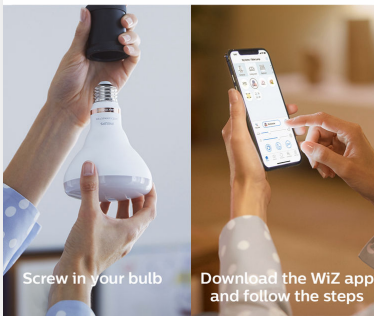

# PHILIPS

floodlight bulb E26

Smart Wi-Fi LED

1x smart dimmable floodlight bulb E26

Daylight

Control via voice or app

Only works with the WiZ app

Easy to set up

## Easy-to-use smart dimmable bulb

Enjoy more convenience in everyday life with smart Wi-Fi LED lighting. This bulb gives soft white light that dims to your desired brightness level via app or voice. A smart light that simply adapts to your daily activities. Works with WiZ.

### Easy-to-use smart lighting for a more convenient everyday life

- Start simple with smart Wi-Fi LED
- Instant app control
- Go hands-free with voice control
- Dimmable cool white light

## Dimmable cool white light

Brighten up your home with cool energizing daylight. Dim smoothly via app or voice to your desired brightness level. A smart light that simply adapts to your daily activities.