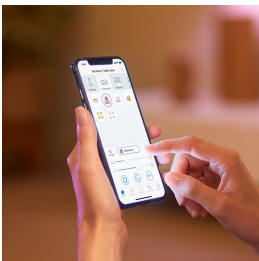

Versatile lighting for every moment of your day

- Dimmable warm white light

Easy-to-use smart lighting for a more convenient everyday life

- Start simple with smart Wi-Fi LED
- Instant app control
- Go hands-free with voice control

Create a cozy atmosphere with a relaxing warm white light. Dim smoothly via app or voice to your desired brightness level. A smart light that simply adapts to your daily activities.

Start simple with smart Wi-Fi LED

It's easy to get started with smart lighting. Simply screw in your bulb, download the WiZ app and follow the steps. And you're ready to go! Need more help? Get live in-app chat support.

Instant app control

Adjust the lighting from anywhere using the free, easy-to-use app. No need to go from room to room to make sure all your lights are off. Control all lights wherever you are with the smartphone app for iOS and Android.