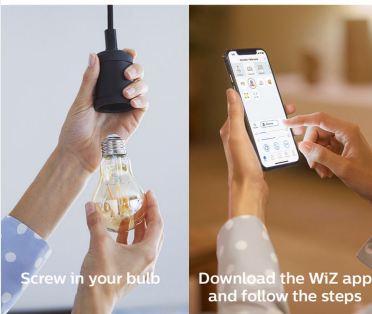

PHILIPS

bulb E26

Smart Wi-Fi LED

1x smart dimmable bulb E26

Amber Light

Control via voice or app

Only works with the WiZ app

Easy to set up

Screw in your bulb

Download the WiZ app
and follow the steps

04667755528

Easy-to-use smart dimmable bulb

Create the perfect atmosphere in your home with smart Wi-Fi LED lighting. This glass vintage bulb gives amber white light and dims to your desired brightness level via app or voice. A smart light that enhances room ambiance. Works with WiZ.

Easy-to-use smart lighting for a more convenient everyday life

- Start simple with smart Wi-Fi LED
- Instant app control
- Voice control via Google Assistant, Alexa and Siri.
- Dimmable extra warm white light