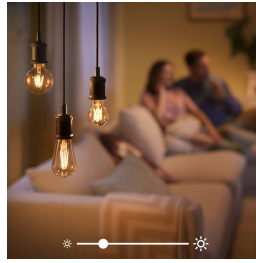

Dimmable extra warm white light

Enhance the ambiance in your home with extra warm white light that dims smoothly via app or voice to your desired brightness level.