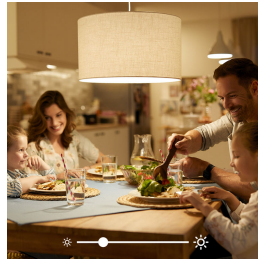

Dimmable warm white light

Create a cozy atmosphere with a relaxing warm white light. Dim smoothly via app or voice to your desired brightness level. A smart light that simply adapts to your daily activities.