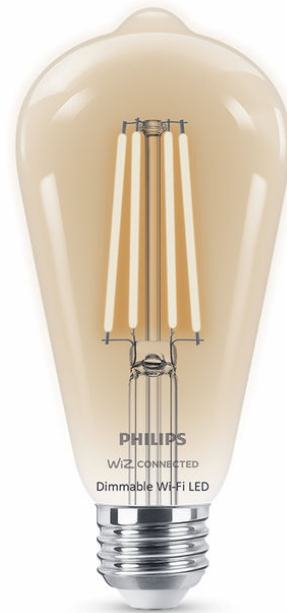

PHILIPS

Edison bulb E26

Smart Wi-Fi LED

1x smart dimmable Edison bulb
E26

Soft White

Control via voice or app

Only works with the WiZ app

Easy to set up

04667755559

Easy-to-use smart dimmable bulb

Create the perfect atmosphere in your home with smart Wi-Fi LED lighting. This glass vintage bulb gives soft white light and dims to your desired brightness level via app or voice. A smart light that enhances room ambiance. Works with WiZ.

- Designed for the comfort of your eyes
- Light that shows true colors

Designed to be seen, looks good on and off

- Looks good on and off

Highlights

Start simple with smart Wi-Fi LED

It's easy to get started with smart lighting. Simply screw in your bulb, download the WiZ app and follow the steps. And you're ready to go! Need more help? Get live in-app chat support.

Looks good on and off

"These beautiful lamp with visible filament add a sense of style and nostalgia to any room. Looks good on and off."

Specifications

Bulb characteristics

- Dimmable: Wireless Dim
- Intended use: Indoor
- Lamp shape: ST19
- Socket: E26
- Technology: LED
- Type of glass: Clear