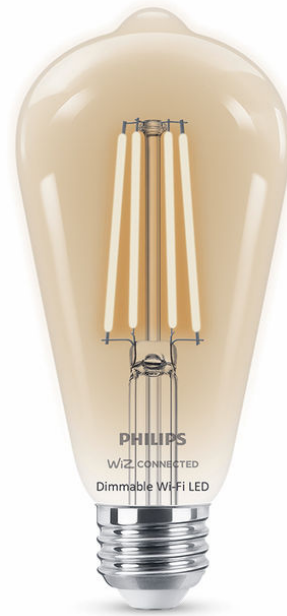

PHILIPS

Filament Bulb clear 3.8W
(Eq.40W) ST19 E26

Smart LED

Soft white

Glass

Easy plug and play

Control with WiZ app or voice

Easy to set up

Screw in your bulb

Download the WiZ app
and follow the steps

04667755559

Easy-to-use smart dimmable bulb

Create the perfect atmosphere in your home with smart Wi-Fi LED lighting. This glass vintage bulb gives soft white light and dims to your desired brightness level via app or voice. A smart light that enhances room ambiance. Works with WiZ.