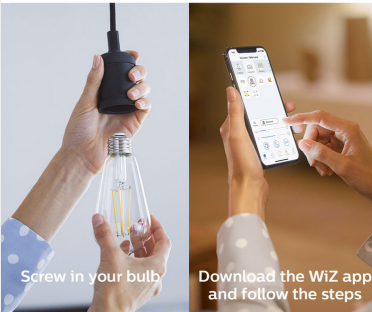

PHILIPS

Filament Bulb clear 3.8W
(Eq.40W) ST19 E26

Smart LED

Soft white

Glass

Easy plug and play

Control with WiZ app or voice

Easy to set up

Screw in your bulb

Download the WiZ app
and follow the steps

04667755559

Easy-to-use smart dimmable bulb

Create the perfect atmosphere in your home with smart Wi-Fi LED lighting. This glass vintage bulb gives soft white light and dims to your desired brightness level via app or voice. A smart light that enhances room ambiance. Works with WiZ.

Easy setup

- Easy plug and play. Works with your existing Wi-Fi.

Smart control

- Control anywhere with your smartphone.
- Voice control with Google Assistant, Alexa or Siri Shortcuts

Smart features

- Smart dimming via app, voice or dimmer
- Automate your light with schedules
- Energy monitoring

Light modes

- Customize Scenes with preset dynamic light modes.
- Soft warm white light

Highlights

Easy plug and play

WiZ works with your existing Wi-Fi router, no additional gateway is needed. Simply plug in your new light, download the WiZ app and you're ready to go!