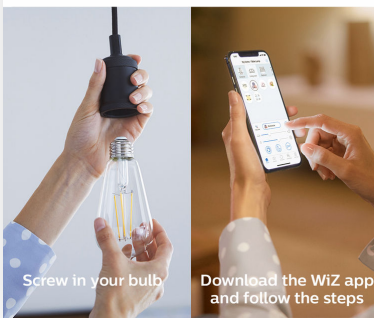

PHILIPS

Edison bulb E26

Smart Wi-Fi LED

1x smart dimmable Edison bulb
E26

Soft White

Control via voice or app

Only works with the WiZ app

Easy to set up

04667755559

Easy-to-use smart dimmable bulb

Create the perfect atmosphere in your home with smart Wi-Fi LED lighting. This glass vintage bulb gives soft white light and dims to your desired brightness level via app or voice. A smart light that enhances room ambiance. Works with WiZ.

Easy-to-use smart lighting for a more convenient everyday life

- Start simple with smart Wi-Fi LED
- Instant app control
- Go hands-free with voice control
- Dimmable warm white light

High quality LED light that lasts for decades

- Designed for the comfort of your eyes
- Light that shows true colors

Designed to be seen, looks good on and off

- Looks good on and off

Highlights

Start simple with smart Wi-Fi LED

It's easy to get started with smart lighting. Simply screw in your bulb, download the WiZ app and follow the steps. And you're ready to go! Need more help? Get live in-app chat support.