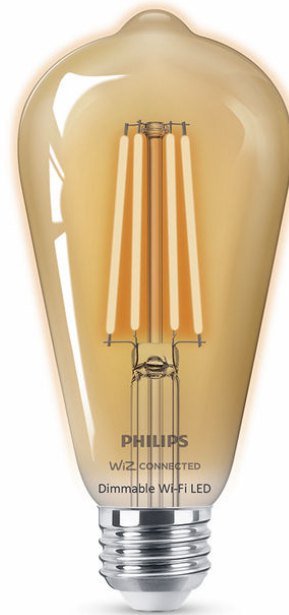

PHILIPS

Filament Bulb amber
5W (Eq.40W) ST19 E26

Smart LED

Amber

Glass

Easy plug and play

Control with WiZ app or voice

Easy to set up

Screw in your bulb

Download the WiZ app
and follow the steps

046677555566

Easy-to-use smart dimmable bulb

Create the perfect atmosphere in your home with smart Wi-Fi LED lighting. This glass vintage bulb gives amber white light and dims to your desired brightness level via app or voice. A smart light that enhances room ambiance. Works with WiZ.