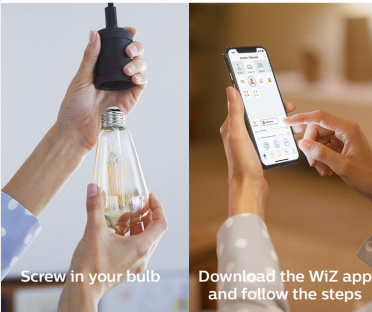

Screw in your bulb

Download the WiZ app
and follow the steps

046677555566

Easy-to-use smart dimmable bulb

Create the perfect atmosphere in your home with smart Wi-Fi LED lighting. This glass vintage bulb gives amber white light and dims to your desired brightness level via app or voice. A smart light that enhances room ambiance. Works with WiZ.

Easy setup

- Easy plug and play. Works with your existing Wi-Fi.

Smart control

- Control anywhere with your smartphone.
- Voice control with Google Assistant, Alexa or Siri Shortcuts

Smart features

- Smart dimming via app, voice or dimmer
- Automate your light with schedules
- Energy monitoring

Light modes

- Customize Scenes with preset dynamic light modes.

Highlights

Easy plug and play

WiZ works with your existing Wi-Fi router, no additional gateway is needed. Simply plug in your new light, download the WiZ app and you're ready to go!