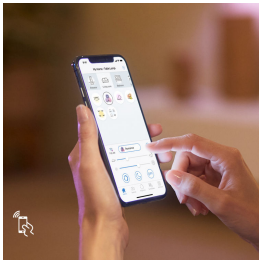

Easy-to-use smart lighting for a more convenient everyday life

- Start simple with smart Wi-Fi LED
- Instant app control
- Go hands-free with voice control
- Millions of colors, pre-set static and dynamic scenes
- Warm white light that dims and tunes
- Cool white light that dims and tunes

High quality LED light that lasts for decades

- Designed for the comfort of your eyes
- Light that shows true colors

Highlights

Start simple with smart Wi-Fi LED

It's easy to get started with smart lighting. Simply screw in your bulb, download the WiZ app and follow the steps. And you're ready to go! Need more help? Get live in-app chat support.

Instant app control

Adjust the lighting from anywhere using the free, easy-to-use app. No need to go from room to room to make sure all your lights are off. Control all lights wherever you are with the smartphone app for iOS and Android.

Go hands-free with voice control

Get hands-free control of your lights and use your voice instead. With voice-activated devices from Google and Amazon or use Siri shortcuts, you can control your lights with just the sound of your voice.