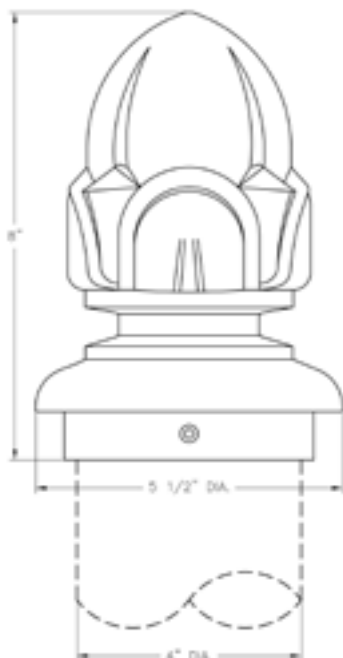

Project: _____

Location: _____

Cat.No: _____

Type: _____

Lamps: _____ Qty: _____

Notes: _____

Ordering Guide

Example: PC21 ABS

Product Code	PC21	Post Cap
Finish	ABS	Antique Brass
	ACP	Antique Copper
	ARD	Antique Red
	ASI	Antique Silver
	BLK	Black
	BRN	Brown
	BRZ	Bronze
	FGN	Forest Green
	GRA	Granite
	IRN	Ironstone
	RBZ	Rustic Bronze
	SRT	Shadow Rust
	VBZ	Verde Bronze
	VCP	Verde Copper
	VGN	Verde
	VTC	Vintage Copper
	WBZ	Weathered Bronze
	WHT	White

Specifications

CONSTRUCTION:

Cast aluminum decorative finial.

FINISH:

Resilient TGIC thermoset polyester powdercoat paint is electrostatically applied to every fixture. Specially formulated for Philips Outdoor Lighting, it provides UV protection, and the highest temperature rating in the industry. In addition to the standard color choices shown, a spectrum of custom colors is available.

MOUNTING:

Mount atop 4" dia. post.

Height: 8"
Width: 5 1/2"