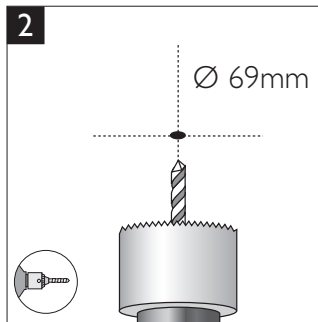

PHILIPS

4404.029.01391
Last update: 18/09/15

PHILIPS

Remark: The light source contained in this luminaire shall only be replaced by the manufacturer or his service agent or a similar qualified person.

注意：灯具中的LED光源只能由制造商、代理商或类似有资格的人来更换。