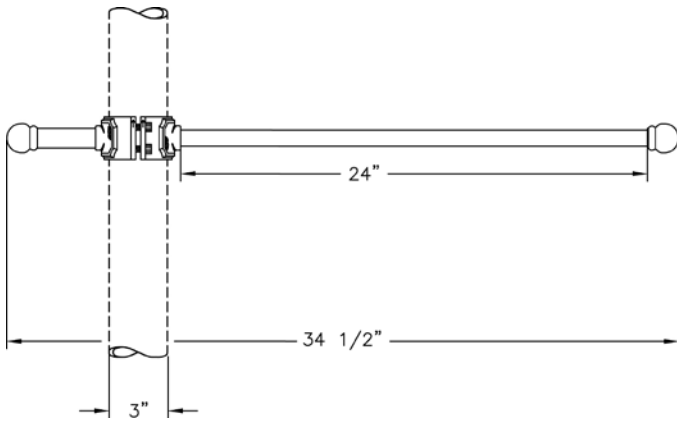

Product Code	39-3	Banner Arm
Finish	ABS	Antique Brass
	ACP	Antique Copper
	ARD	Antique Red
	ASI	Antique Silver
	BLK	Black
	BRN	Brown
	BRZ	Bronze
	FGN	Forest Green
	GRA	Granite
	IRN	Ironstone
	RBZ	Rustic Bronze
	SRT	Shadow Rust
	VBZ	Verde Bronze
	VCP	Verde Copper
	VGN	Verde
	VTC	Vintage Copper
WBZ	Weathered Bronze	
WHT	White	
Length	18	18"
	24	24"
	30	30"
	36	36"

Specifications

CONSTRUCTION:

Solid cast aluminum ladder rest. Cast aluminum bracket. Turned aluminum knob. 24 1/2" long 7/8" dia. heavy wall pipe threaded and welded to cast aluminum bracket. 3" dia. post order separately.

Height:

2 1/4"

Width:

34 1/2"