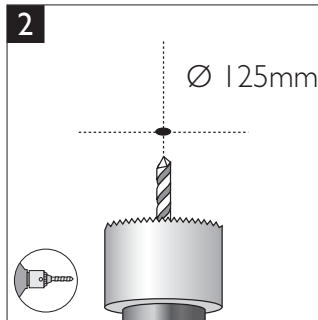

PHILIPS

4404.029.05371
Last update: 06/22/16

PHILIPS

PHILIPS LIGHTING (CHINA) INVESTMENT CO., LTD.
BUILDING NO. 9, LANE 888, TIANLIN ROAD,
MINHANG DISTRICT, SHANGHAI, CHINA, 200233
飞利浦照明（中国）投资有限公司
中国上海市闵行区田林路888弄9号楼，邮编：200233