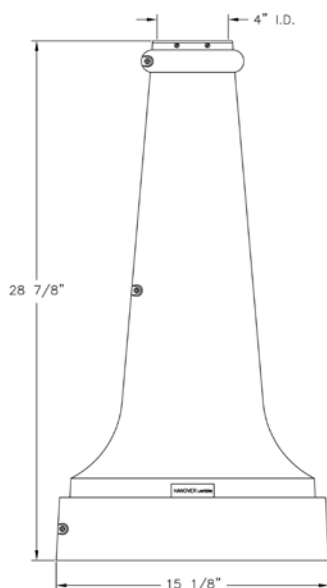

Project: _____

Location: _____

Cat.No: _____

Type: _____

Lamps: _____ Qty: _____

Notes: _____

Ordering Guide

Example: 137-4 ABS

Product Code	137-4	Wrap Base
Finish	ABS	Antique Brass
	ACP	Antique Copper
	ARD	Antique Red
	ASI	Antique Silver
	BLK	Black
	BRN	Brown
	BRZ	Bronze
	FGN	Forest Green
	GRA	Granite
	IRN	Ironstone
	RBZ	Rustic Bronze
	SRT	Shadow Rust
	VBZ	Verde Bronze
	VCP	Verde Copper
	VGN	Verde
	VTC	Vintage Copper
	WBZ	Weathered Bronze
	WHT	White

Specifications

CONSTRUCTION:

Two piece decorative wrap around base. Base can be used with any 4" dia. post.

FINISH:

Resilient TGIC thermoset polyester powdercoat paint is electrostatically applied to every fixture. Specially formulated for Philips Outdoor Lighting, it provides UV protection, and the highest temperature rating in the industry. In addition to the standard color choices shown, a spectrum of custom colors is available.

Height:

28 7/8"

Width:

15 1/8"