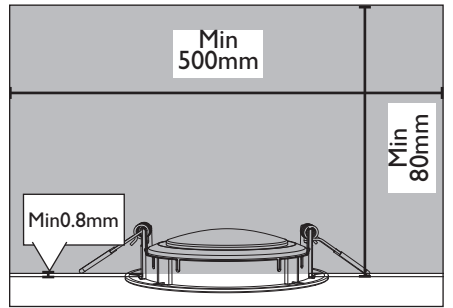

PHILIPS

4404.029.0664 I
Last update: 10/19/16

PHILIPS

PHILIPS LIGHTING (CHINA) INVESTMENT CO., LTD.
BUILDING NO. 9, LANE 888, TIANLIN ROAD,
MINHANG DISTRICT, SHANGHAI, CHINA, 200233
飞利浦照明（中国）投资有限公司
中国上海市闵行区田林路888弄9号楼，邮编：200233