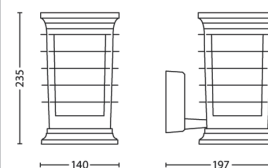

PHILIPS  
myGarden  
Vegglampe  
Patio  
sink

15280/18/PN