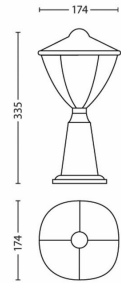

PHILIPS  
myGarden  
Postament-/  
postvalgusti  
Robin  
must  
LED

15472/30/16