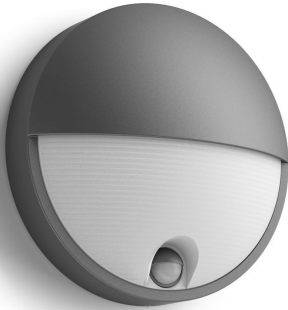

## Wall light

myGarden

Capricorn IR

anthracite

LED

16456/93/16

## Always light when you come home

This round dome Philips Capricorn LED outdoor wall light in anthracite grey is made of durable die-cast aluminium and has a motion sensor for safety. The half-moon design brightens up outdoor areas with strong but diffuse warm white light.