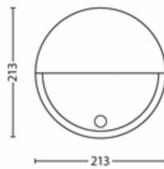

Always light when you come home

This round dome Philips Capricorn LED outdoor wall light in anthracite grey is made of durable die-cast aluminium and has a motion sensor for safety. The half-moon design brightens up outdoor areas with strong but diffuse warm white light.

Sustainable light solutions

- Energy saving
- High quality LED light
- Long operating life of up to 25 years
- Warm white light
- Philips offers a 5-year warranty on the LED module and driver

Designed for your garden

- Motion sensor included, for convenience and reassurance
- IP44 - weatherproof