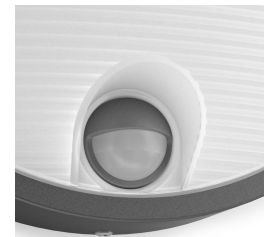

Motion sensor included

A motion sensor is included to welcome you when you return home or let you know when someone has arrived. When the sensor detects movement, the lamp switches on automatically.