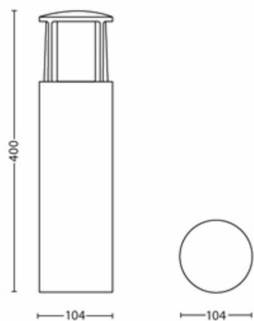

## Stojalo/stebriček

myGarden

Stock

antracitna

LED

16466/93/16