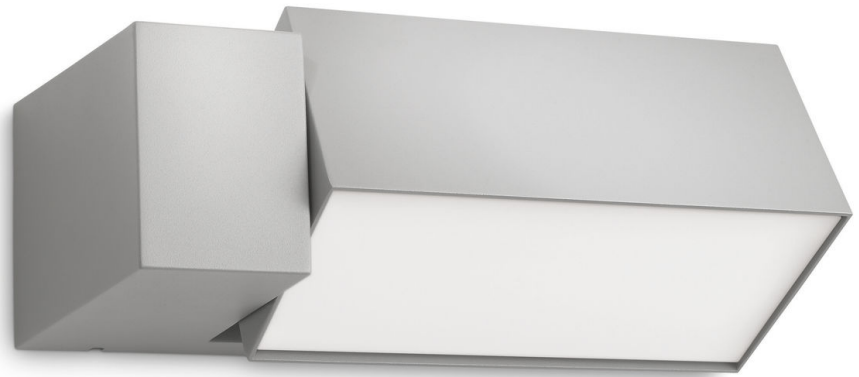

PHILIPS

Wall light

myGarden

Border

grey

16942/87/16

Saving in style

This modern grey outdoor wall light transforms your garden into an inviting place. It provides warm white energy saving light and you can direct the light where you want it. Even at night your garden feels cozy and welcoming.