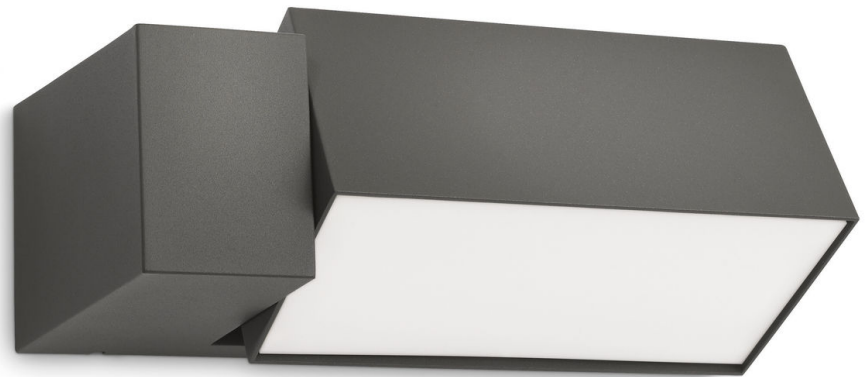

PHILIPS

Wall light

myGarden

Border

antracit

16942/93/16

Saving in style

This modern anthracite wall light transforms your garden into an inviting place. It provides warm white energy saving light and you can direct the light where you want it. Even at night your garden feels cozy and welcoming.