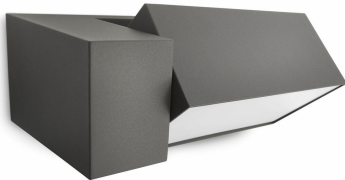

PHILIPS

Wall light

myGarden

Border

antracit

16942/93/16

Saving in style

This modern anthracite wall light transforms your garden into an inviting place. It provides warm white energy saving light and you can direct the light where you want it. Even at night your garden feels cozy and welcoming.