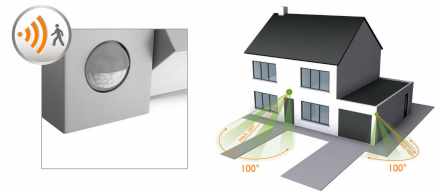

Welcoming warm white light

Philips outdoor is a range of outdoor lamps that creates a beautifully warm welcoming light. The light color temperature is of 2700 Kelvin. It also provides plenty of light for clear visibility so that you can use your outside space however you like after hours, and relax knowing that it'll be safe and secure throughout the night.

Designed for outdoor use

IP44 protection means it's designed for outdoor use, so you can be sure outdoor lights will brighten up your garden come rain, shine or snow.

Welcoming & reassuring light

The motion sensor switches on automatically when you come home and informs you when someone arrives.