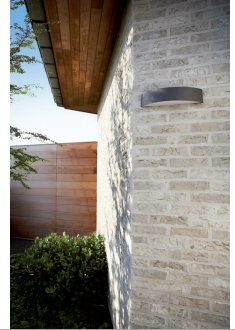

Match your exterior style

- Available in various colors

PHILIPS
myGarden
Wall light
EWP300 BASEL
antracit