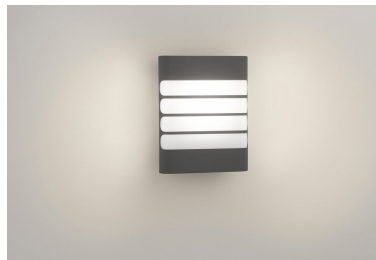

Warm white light

Light can have different color temperatures, indicated in units called Kelvin (K). Lamps with a low Kelvin value produce a warm, more cosy light, while those with a higher Kelvin value produce a cool, more energising light. This Philips lamp offers warm white light for a cosy atmosphere.