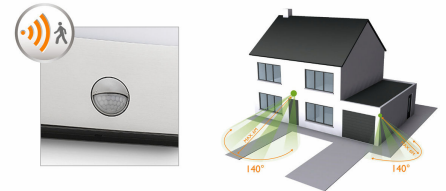

A motion sensor is included to welcome you when you return home or let you know when someone has arrived. When the sensor detects movement, the lamp switches on automatically.

Easy-to-set-up sensor

A simple set-up procedure makes it easy to select when and for how long the automatic sensor switches on the lamp(s).