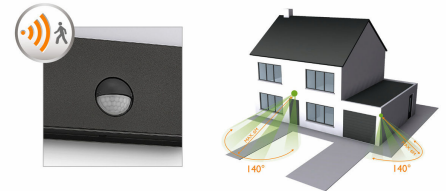

A motion sensor is included to welcome you when you return home or let you know when someone has arrived. When the sensor detects movement, the lamp switches on automatically.

Easy to set up sensor

A simple set up procedure makes it easy to select when and for how long the automatic sensor switches on the lamp(s).