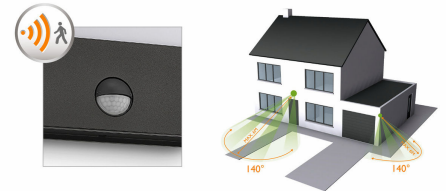

A motion sensor is included to welcome you when you return home or let you know when someone has arrived. When the sensor detects movement, the lamp switches on automatically.

Easy-to-set-up sensor

A simple set-up procedure makes it easy to select when and for how long the automatic sensor switches on the lamp(s).