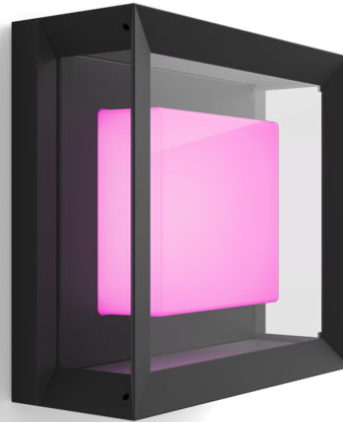

PHILIPS

Econic Outdoor Wall Light

Hue White and color
ambiance

LED integrated

White and color light

Mains powered

Smart control with Hue bridge*

17438/30/V7