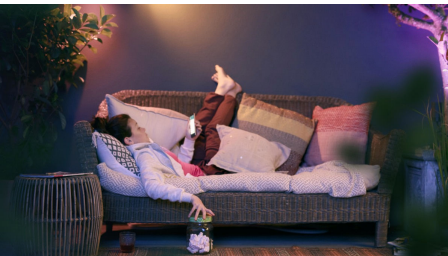

Warm to cool white light

Extend your evenings with Philips Hue outdoor lighting. Set the right ambiance on your patio, balcony or porch and relax. From the warm white light of a summer sun, to the ice cool daylight of winter: you can enjoy any shade of white light to fit your mood throughout the year.