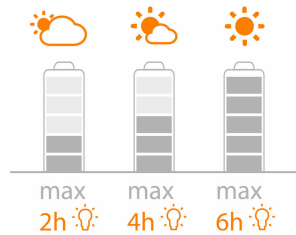

Warm white light

Light can have different color temperatures, indicated in units called Kelvin (K). Lamps with a low Kelvin value produce a warm, more cosy light, while those with a higher Kelvin value produce a cool, more energising light. This Philips lamp offers warm white light for a cosy atmosphere.

Maximum light duration: 6 hrs

Philips myGarden Solar lights are designed to make the most of the energy they receive from the sun, for light that lasts longer. Both the solar panel and LED light are of the highest quality to maximize sunlight collection. The length of lighting time depends on the amount of sunlight the solar panel receives. In good weather conditions, this light has a maximum light duration of 6 hours. Furthermore, energy-saving features such as an on/off switch or a motion sensor help to ensure that whatever the weather or time of year, you'll always be able to light your outdoor areas brightly.