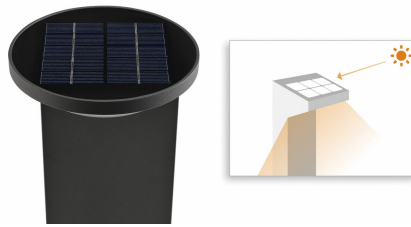

Capture the sun's energy with Philips myGarden Dusk post. The high-capacity solar panel and efficient LEDs combine for long-lasting light. The ingenious design is at home anywhere and offers subtle style and beautiful light.

With the button discreetly integrated onto the lamp, you can easily switch the light on and off.

Unique day/night function

Thanks to the day/night function, this outdoor light automatically switches on when it gets dark outside. Use this unique function for long summer evenings or for safety reasons.

IP44 - weather proof

This Philips outdoor light is especially designed for humid outdoor environments. It was tested rigorously to ensure its water resistance. The IP level is described by two figures: the first one refers to the protection level against dust, the second against water. This outdoor light is designed with IP44: it is protected against splashing water, this product is most common and ideal for general outdoor use.

Integrated solar panel

This Philips myGarden Solar light has an integrated solar panel as part of the light. The light is free of cables and emits up to 100 lumens of light, enough to illuminate a defined area or highlight a feature.