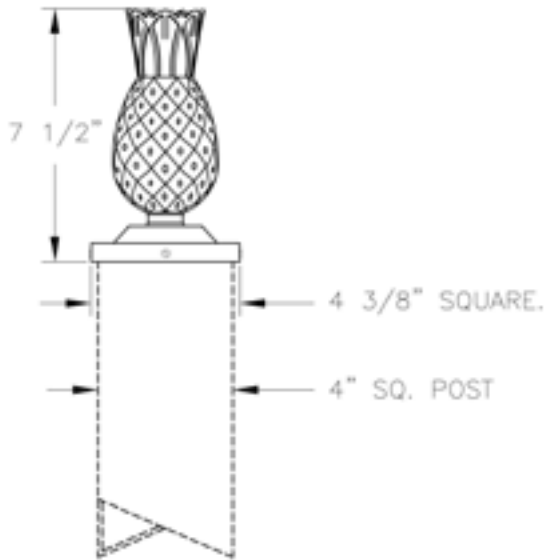

### Ordering Guide

Example: PC32 ABS

Product Code	PC32	Post Cap
<b>Finish</b>	ABS	Antique Brass
	ACP	Antique Copper
	ARD	Antique Red
	ASI	Antique Silver
	BLK	Black
	BRN	Brown
	BRZ	Bronze
	FGN	Forest Green
	GRA	Granite
	IRN	Ironstone
	RBZ	Rustic Bronze
	SRT	Shadow Rust
	VBZ	Verde Bronze
	VCP	Verde Copper
	VGN	Verde
	VTC	Vintage Copper
	WBZ	Weathered Bronze
	WHT	White

**MOUNTING:**

Mount atop 4" square post.

**Height:**

7 1/2"

**Width:**

4 3/8"