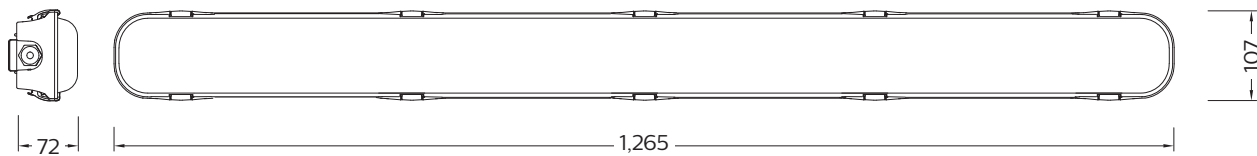

Dual
power

5
year
warranty

50,000
hours
L70

IP65
IK08

Product data

	WT067C SWT SCCT LED L600 PSU AU	WT067C SWT SCCT LED L1200 PSU AU
Power (selectable)	10/20W	20/40W
System lumens	1000/2000lm	2000/4000lm
System efficacy	100lm/W	
CCT (Selectable)	4000/5000/6500K	
CRI	> 80	
SDCM	4000K and 6500K: SDCM < 5; 5000K: SDCM < 7	
Beam angle	110°	
IP / IK rating	IP65/IK08	
Operating temperature	-20°C to +40°C	
Lifetime	50,000 hrs (L70)	
Input voltage	220-240V, 50/60Hz	
Power factor	> 0.9	
Electrical class	Class I	
Driver	Fixed Output	
Mounting type	Surface mount with bracket	
Housing colour	RAL7035 light grey	
Material	Housing: Polycarbonate (PC) Diffuser: Polycarbonate (PC)	
Dimensions	L 656mm x W 107mm x H 72mm	L 1,265mm x W 107mm x H 72mm
Weight	1kg	1.8kg

Dimensions

Order information

Order code	Barcode	Power (W)	Light Output (lm)	CCT (K)	Length (mm)
WT067CSWTL600P	8710163344300	10/20	1000/2000	4000/5000/6500	600
WT067CSWTL1200P	8710163344317	20/40	2000/4000	4000/5000/6500	1,200