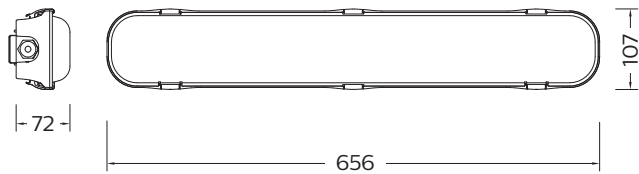

Dual
power

5
year
warranty

50,000
hours
L70

IP65
IK08

Product data

	WT067C SWT SCCT LED L600 PSU AU	WT067C SWT SCCT LED L1200 PSU AU
Power (selectable)	10/20W	20/40W
System lumens	1000/2000lm	2000/4000lm
System efficacy	100lm/W	
CCT (Selectable)	4000/5000/6500K	
CRI	> 80	
SDCM	4000K and 6500K: SDCM < 5; 5000K: SDCM < 7	
Beam angle	110°	
IP / IK rating	IP65/IK08	
Operating temperature	-20°C to +40°C	
Lifetime	50,000 hrs (L70)	
Input voltage	220-240V, 50/60Hz	
Power factor	> 0.9	
Electrical class	Class I	
Driver	Fixed Output	
Mounting type	Surface mount with bracket	
Housing colour	RAL7035 light grey	
Material	Housing: Polycarbonate (PC) Diffuser: Polycarbonate (PC)	
Dimensions	L 656mm x W 107mm x H 72mm	L 1,265mm x W 107mm x H 72mm
Weight	1kg	1.8kg

Dimensions

Order information

Order code	Barcode	Power (W)	Light Output (lm)	CCT (K)	Length (mm)
WT067CSWTL600P	8710163344300	10/20	1000/2000	4000/5000/6500	600
WT067CSWTL1200P	8710163344317	20/40	2000/4000	4000/5000/6500	1,200