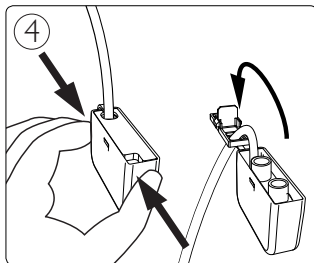

# PHILIPS

Incl.

6 x Luxeon Rebel  
Powered

Excl.

**B**

Philips Lighting Contact Centre  
Int. Business Reply Service  
I.B.R.S. / C.C.R.I. Numéro 10461  
5600 VB Eindhoven  
Pays-Bas / The Netherlands

[www.philips.com/homelighting](http://www.philips.com/homelighting)  
☎ +800 7445 4775