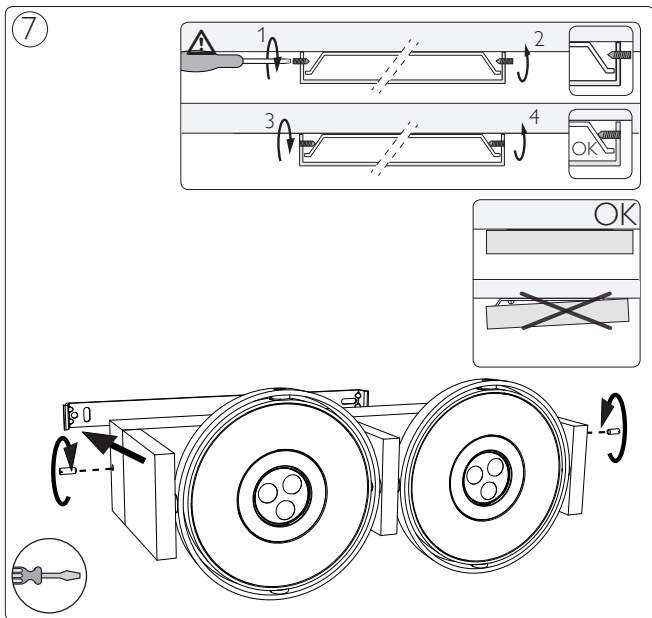

# PHILIPS

Incl.

6 x Luxeon Rebel  
Powered

Excl.

**B**

Philips Lighting Contact Centre  
Int. Business Reply Service  
I.B.R.S. / C.C.R.I. Numéro 10461  
5600 VB Eindhoven  
Pays-Bas / The Netherlands

[www.philips.com/homelighting](http://www.philips.com/homelighting)  
☎ +800 7445 4775