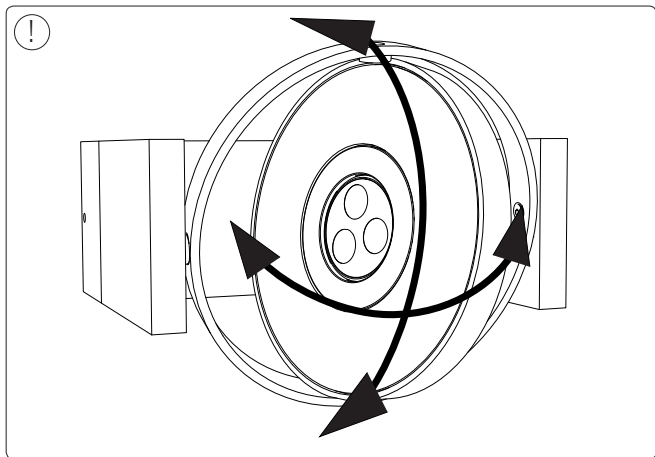

# PHILIPS

Incl.

6 x Luxeon Rebel  
Powered

Excl.

**B**

Philips Lighting Contact Centre  
Int. Business Reply Service  
I.B.R.S. / C.C.R.I. Numéro 10461  
5600 VB Eindhoven  
Pays-Bas / The Netherlands

[www.philips.com/homelighting](http://www.philips.com/homelighting)  
☎ +800 7445 4775