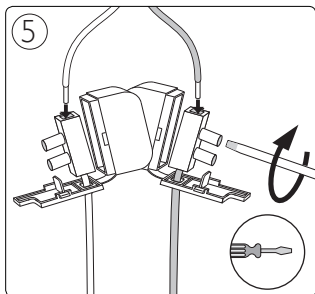

# PHILIPS

Incl.

6 x Luxeon Rebel  
Powered

Excl.

**B**

Philips Lighting Contact Centre  
Int. Business Reply Service  
I.B.R.S. / C.C.R.I. Numéro 10461  
5600 VB Eindhoven  
Pays-Bas / The Netherlands

[www.philips.com/homelighting](http://www.philips.com/homelighting)  
☎ +800 7445 4775