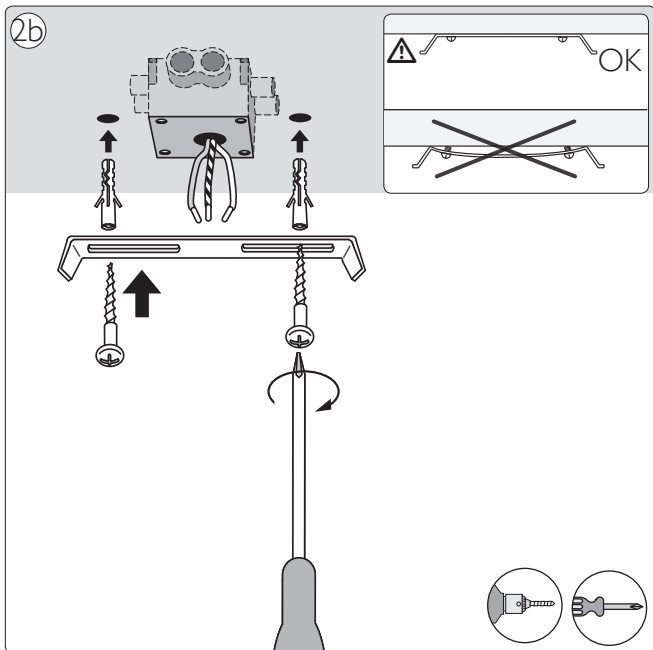

# PHILIPS

Incl.

6 x Luxeon Rebel  
Powered

Excl.

**B**

Philips Lighting Contact Centre  
Int. Business Reply Service  
I.B.R.S. / C.C.R.I. Numéro 10461  
5600 VB Eindhoven  
Pays-Bas / The Netherlands

[www.philips.com/homelighting](http://www.philips.com/homelighting)  
☎ +800 7445 4775