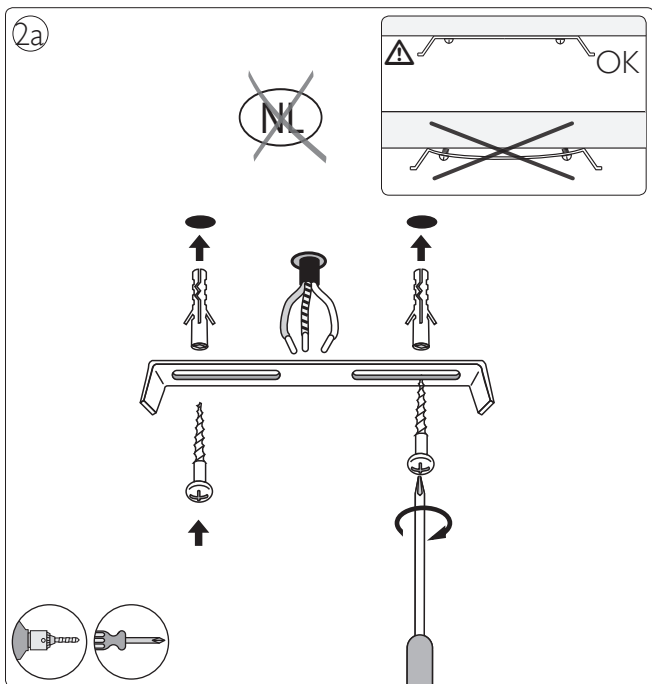

# PHILIPS

Incl.

6 x Luxeon Rebel  
Powered

Excl.

**B**

Philips Lighting Contact Centre  
Int. Business Reply Service  
I.B.R.S. / C.C.R.I. Numéro 10461  
5600 VB Eindhoven  
Pays-Bas / The Netherlands

[www.philips.com/homelighting](http://www.philips.com/homelighting)  
☎ +800 7445 4775