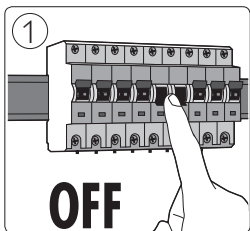

# PHILIPS

Incl.

6 x Luxeon Rebel  
Powered

Excl.

**B**

Philips Lighting Contact Centre  
Int. Business Reply Service  
I.B.R.S. / C.C.R.I. Numéro 10461  
5600 VB Eindhoven  
Pays-Bas / The Netherlands

[www.philips.com/homelighting](http://www.philips.com/homelighting)  
☎ +800 7445 4775