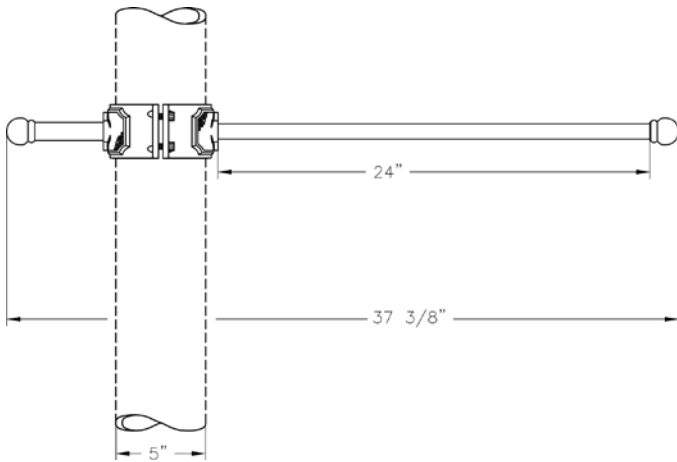

### Ordering Guide

Example: 39-5 ABS 18

Product Code	39-5	Banner Arm
<b>Finish</b>	ABS	Antique Brass
	ACP	Antique Copper
	ARD	Antique Red
	ASI	Antique Silver
	BLK	Black
	BRN	Brown
	BRZ	Bronze
	FGN	Forest Green
	GRA	Granite
	IRN	Ironstone
	RBZ	Rustic Bronze
	SRT	Shadow Rust
	VBZ	Verde Bronze
	VCP	Verde Copper
	VGN	Verde
	VTC	Vintage Copper
WBZ	Weathered Bronze	
WHT	White	
<b>Length</b>	18	18"
	24	24"
	30	30"
	36	36"

### Specifications

**CONSTRUCTION:**

Solid cast aluminum ladder rest. Cast aluminum bracket. Turned aluminum knob. 24 1/2" long 7/8" dia. heavy wall pipe threaded and welded to cast aluminum bracket. 5" dia. post order separately.

**Height:**

3"

**Width:**

37 3/8"