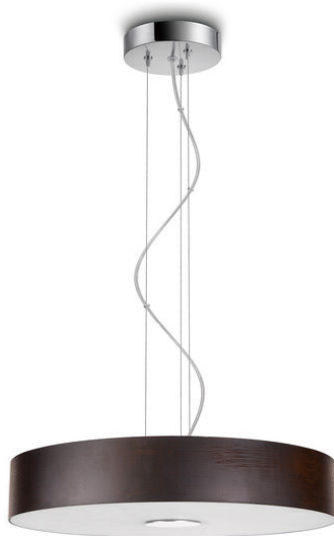

PHILIPS

Suspension light

myLiving

31139

brown

LED

31139/43/66

Light and relaxed

Fresco has a clean, contemporary look that breaks the mould of traditionally unattractive energy saving products. Slim, sleek, chic, each collection piece has been designed as the perfect combination of form and function.

Long lifespan

- Extremely long life 20,000 hours

Pure, natural light

- Warm white light effect

Premium quality

- Premium materials

Highlights

Extremely long life

Premium materials

Made of premium materials to assure the quality of the product.

Specifications

Design and finishing

- Color: brown
- Material: metal, glass

Miscellaneous

- Especially designed for: Living- & Bedroom
- Style: Contemporary
- Type: Suspension light
- EyeComfort: No