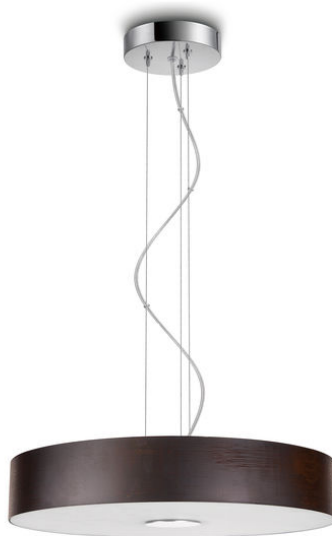

PHILIPS

Suspension light

myLiving

31139

brown

LED

31139/43/66

Light and relaxed

Fresco has a clean, contemporary look that breaks the mould of traditionally unattractive energy saving products. Slim, sleek, chic, each collection piece has been designed as the perfect combination of form and function.

Long lifespan

- Extremely long life 20,000 hours

Pure, natural light

- Warm white light effect

Premium quality

- Premium materials

Highlights

Extremely long life

Premium materials

Made of premium materials to assure the quality of the product.

Specifications

Design and finishing

- Color: brown
- Material: metal, glass

Miscellaneous

- Especially designed for: Living- & Bedroom
- Style: Contemporary
- Type: Suspension light
- EyeComfort: No