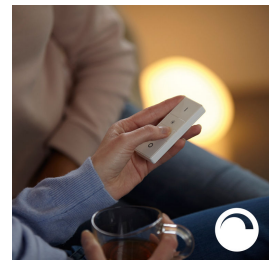

Installation free dimming

Experience guaranteed smooth dimming with Philips Hue. Not too bright. Not too dark. Just right. No need for wires, an electrician or installation