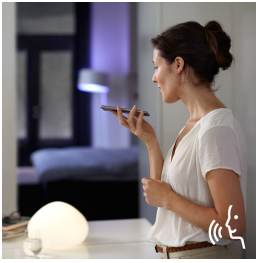

Smart control, home and away

With the Philips Hue iOS and Android apps you can control your lights remotely wherever you are. Check if you have forgotten to switch your lights off before you left your home, and switch them on if you are working late.

Timers for your convenience

Philips Hue can make it seem like you're home when you're not, using the schedule function in the Philips Hue app. Set the lights to come on at a pre-set time, so the lights are on when you arrive home. You can even set rooms to light up at different times. And of course, you can let the lights turn off gradually in the night, so you never have to worry whether you've left any lights on.

Installation free dimming

Experience guaranteed smooth dimming with Philips Hue. Not too bright. Not too dark. Just right. No need for wires, an electrician or installation

Control with your voice

Philips Hue works with Amazon Alexa, Apple HomeKit and Google Home, powered by the Google Assistant, to allow you to control your lights with your voice. Turn your lights on and off. Dim to the desired brightness for a perfect ambiance. Even recall pre-set scenes, change colors and more – all without lifting a finger.