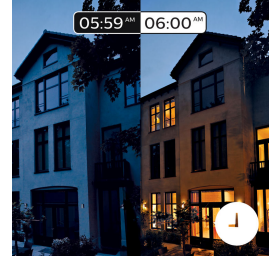

Timers for your convenience

Philips Hue can make it seem like you're home when you're not, using the schedule function in the Philips Hue app. Set the lights to come on at a pre-set time, so the lights are on when you arrive home. You can even set rooms to light up at different times. And of course, you can let the lights turn off gradually in the night, so you never have to worry whether you've left any lights on.