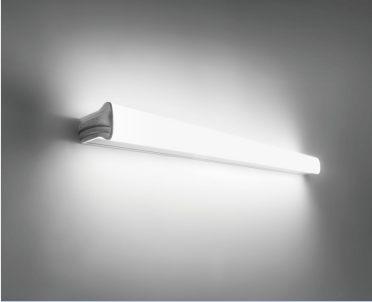

PHILIPS

Wall light

Linea

31173 Shellline 10W 6500K

other

LED

31173/31/D4

Light and relaxed

Philips myLiving Decolinea Slimline batten wall light combine performance and looks into its simple design. With long life LED technology and up to 15,000 hours usage, this light is the ideal replacement of the traditional T5 batten.

No more hassle in installation. Just fix or hang securely on the wall and plug in, now this luminaire is ready to light on.

Integrated LED light source

A light source you can trust. With integrated LED light source, you won't have to worry about maintenance or lamp replacement while having the perfect light ambiance in your home.

- Color: other
- Material: synthetics

Extra feature/accessory incl.

- Diffused light effect: Yes
- LED integrated: Yes

Miscellaneous

- Especially designed for: Living- & Bedroom, Home office & Study
- Style: Contemporary
- Type: Wall light
- EyeComfort: No