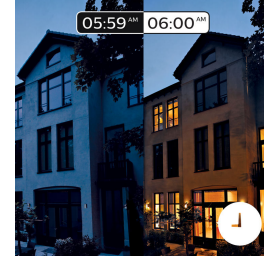

Timers for your convenience

Philips Hue can make it seem like you're home when you're not, using the schedule function in the Philips Hue app. Set the lights to come on at a pre-set time, so the lights are on when you arrive home. You can even set rooms to light up at different times. And of course, you can let the lights turn off gradually in the night, so you never have to worry whether you've left any lights on. Connection with the Philips Hue bridge required for this functionality.